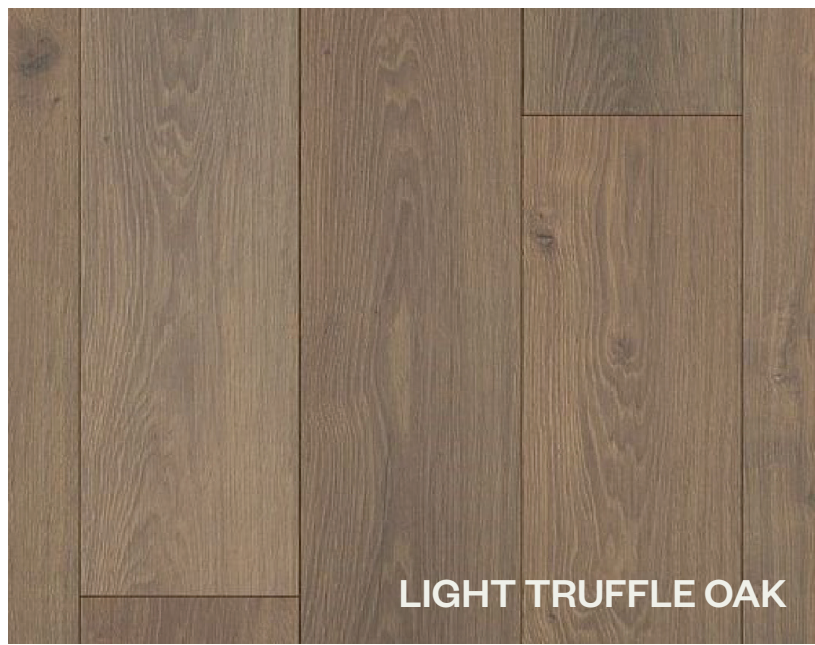

WARRANTY

10-Year Waterproof Flooring System

All Pet Plus

Limited Lifetime Residential

5-Year Light Commercial

ACADIA OAK

ALMONDINE OAK

LIGHT TRUFFLE OAK